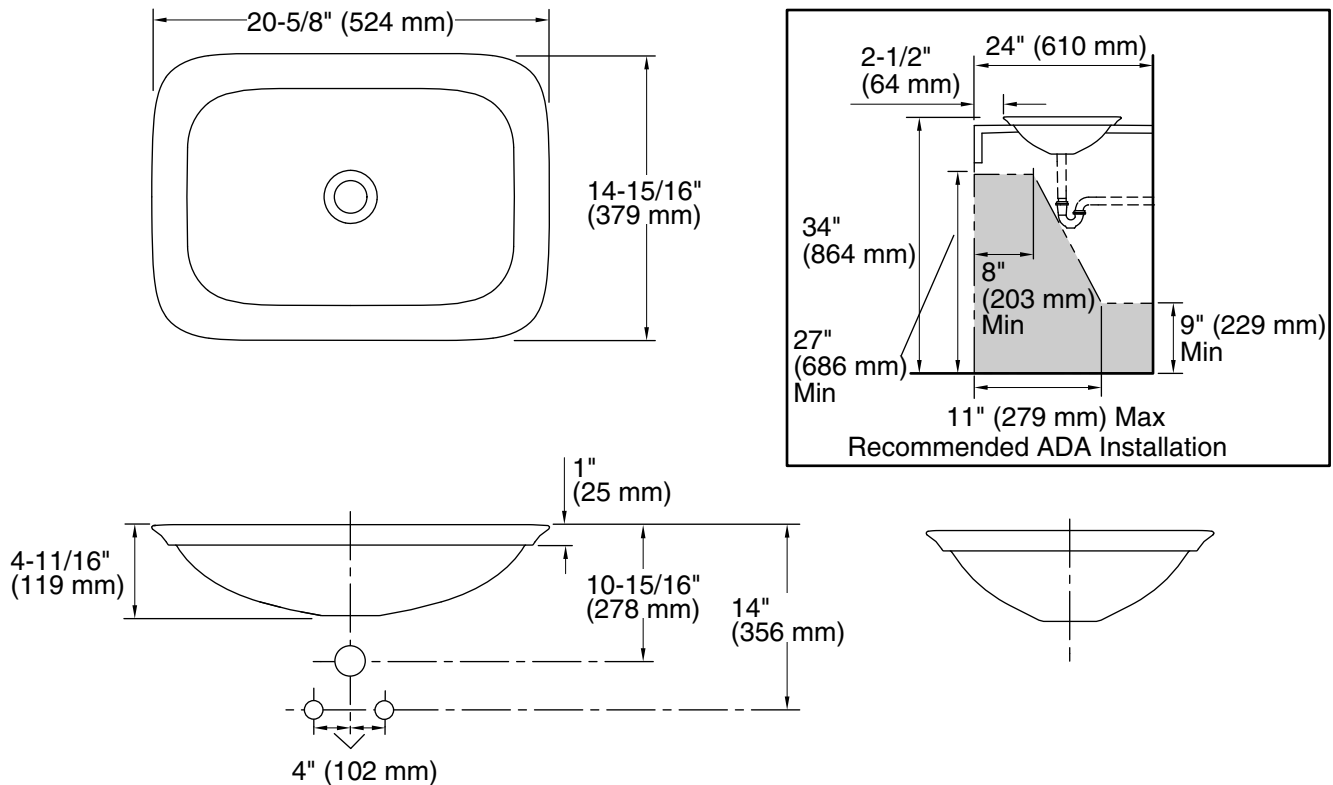

Color	Code	Description
-------	------	-------------

	B11	Ice
--	-----	-----

Technical Information

All product dimensions are nominal.

Installation: Vessel

Template: 1190263-7, not required, included

Notes

Install this product according to the installation instructions.